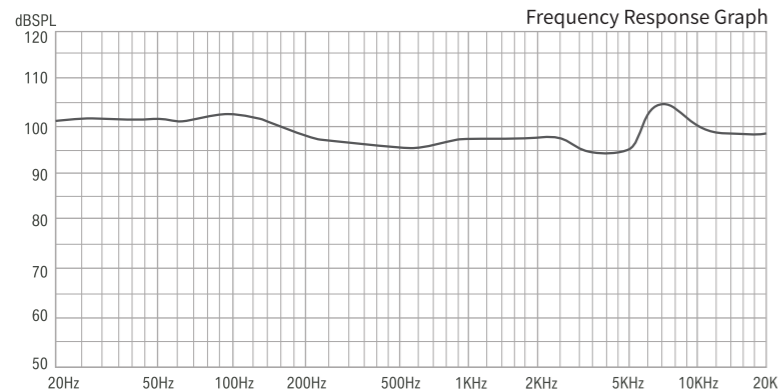

Features

Stable PET diaphragm perfectly reproduces the music details, sound field and layers

Ergonomic design fits for different head shape wearing

High protein PU leather ear pads for comfortable wearing

High quality OFC cable can effectively reduce the sound quality loss

Closed chamber and refined ear pads for perfect sound isolation

Specification

Product Type: dynamic stereo headphone
 Driver Diameter: $\varnothing 40\text{mm}$
 Impedance: $24\Omega \pm 15\%$
 Frequency Response: 20Hz~20KHz
 Sensitivity: $97.5 \pm 3\text{dB}$ at 1KHz
 Peak Power: 50mW
 Rated Power: 20mW
 Connecting Cable: $\varnothing 4\text{mm} \times 1.6\text{m}$
 Connector: $\varnothing 3.5\text{mm}$ 3-pole gold plated plug
 + $\varnothing 6.3\text{mm}$ stereo gold plated plug
 Net Weight: $213 \pm 20\text{g}$
 Color: black